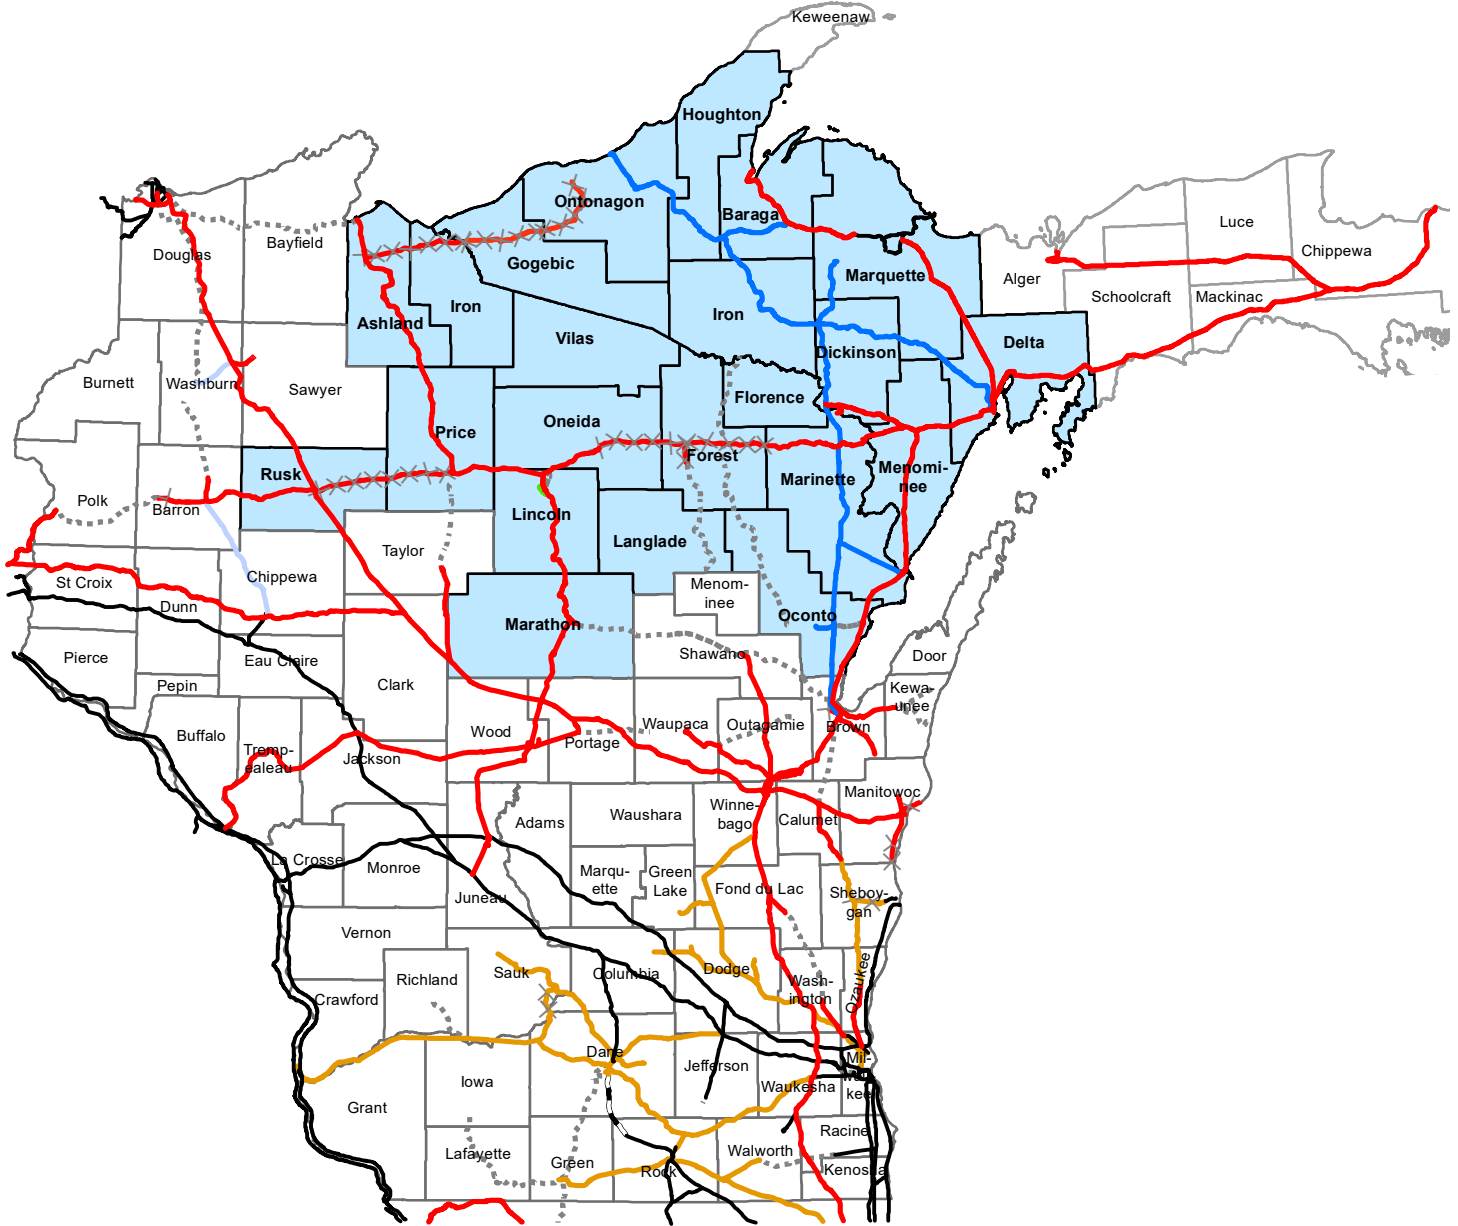

Northwoods Rail Transit Commission

Legend

- CN
- ELS
- TR
- PR
- WSOR
- Other Railroad
- X X WSOR (Out of Service)
- X X Union Pacific (Out of Service)
- X X CN (Out of Service)
- Local Rail Bank
- - - Rails to Trails

Source: WI DNR, NCWRPC, CUPPAD

This map is neither a legally recorded map nor a survey and is not intended to be used as one. This drawing is a compilation of records, information and data used for reference purposes only. NCWRPC is not responsible for any inaccuracies herein contained.