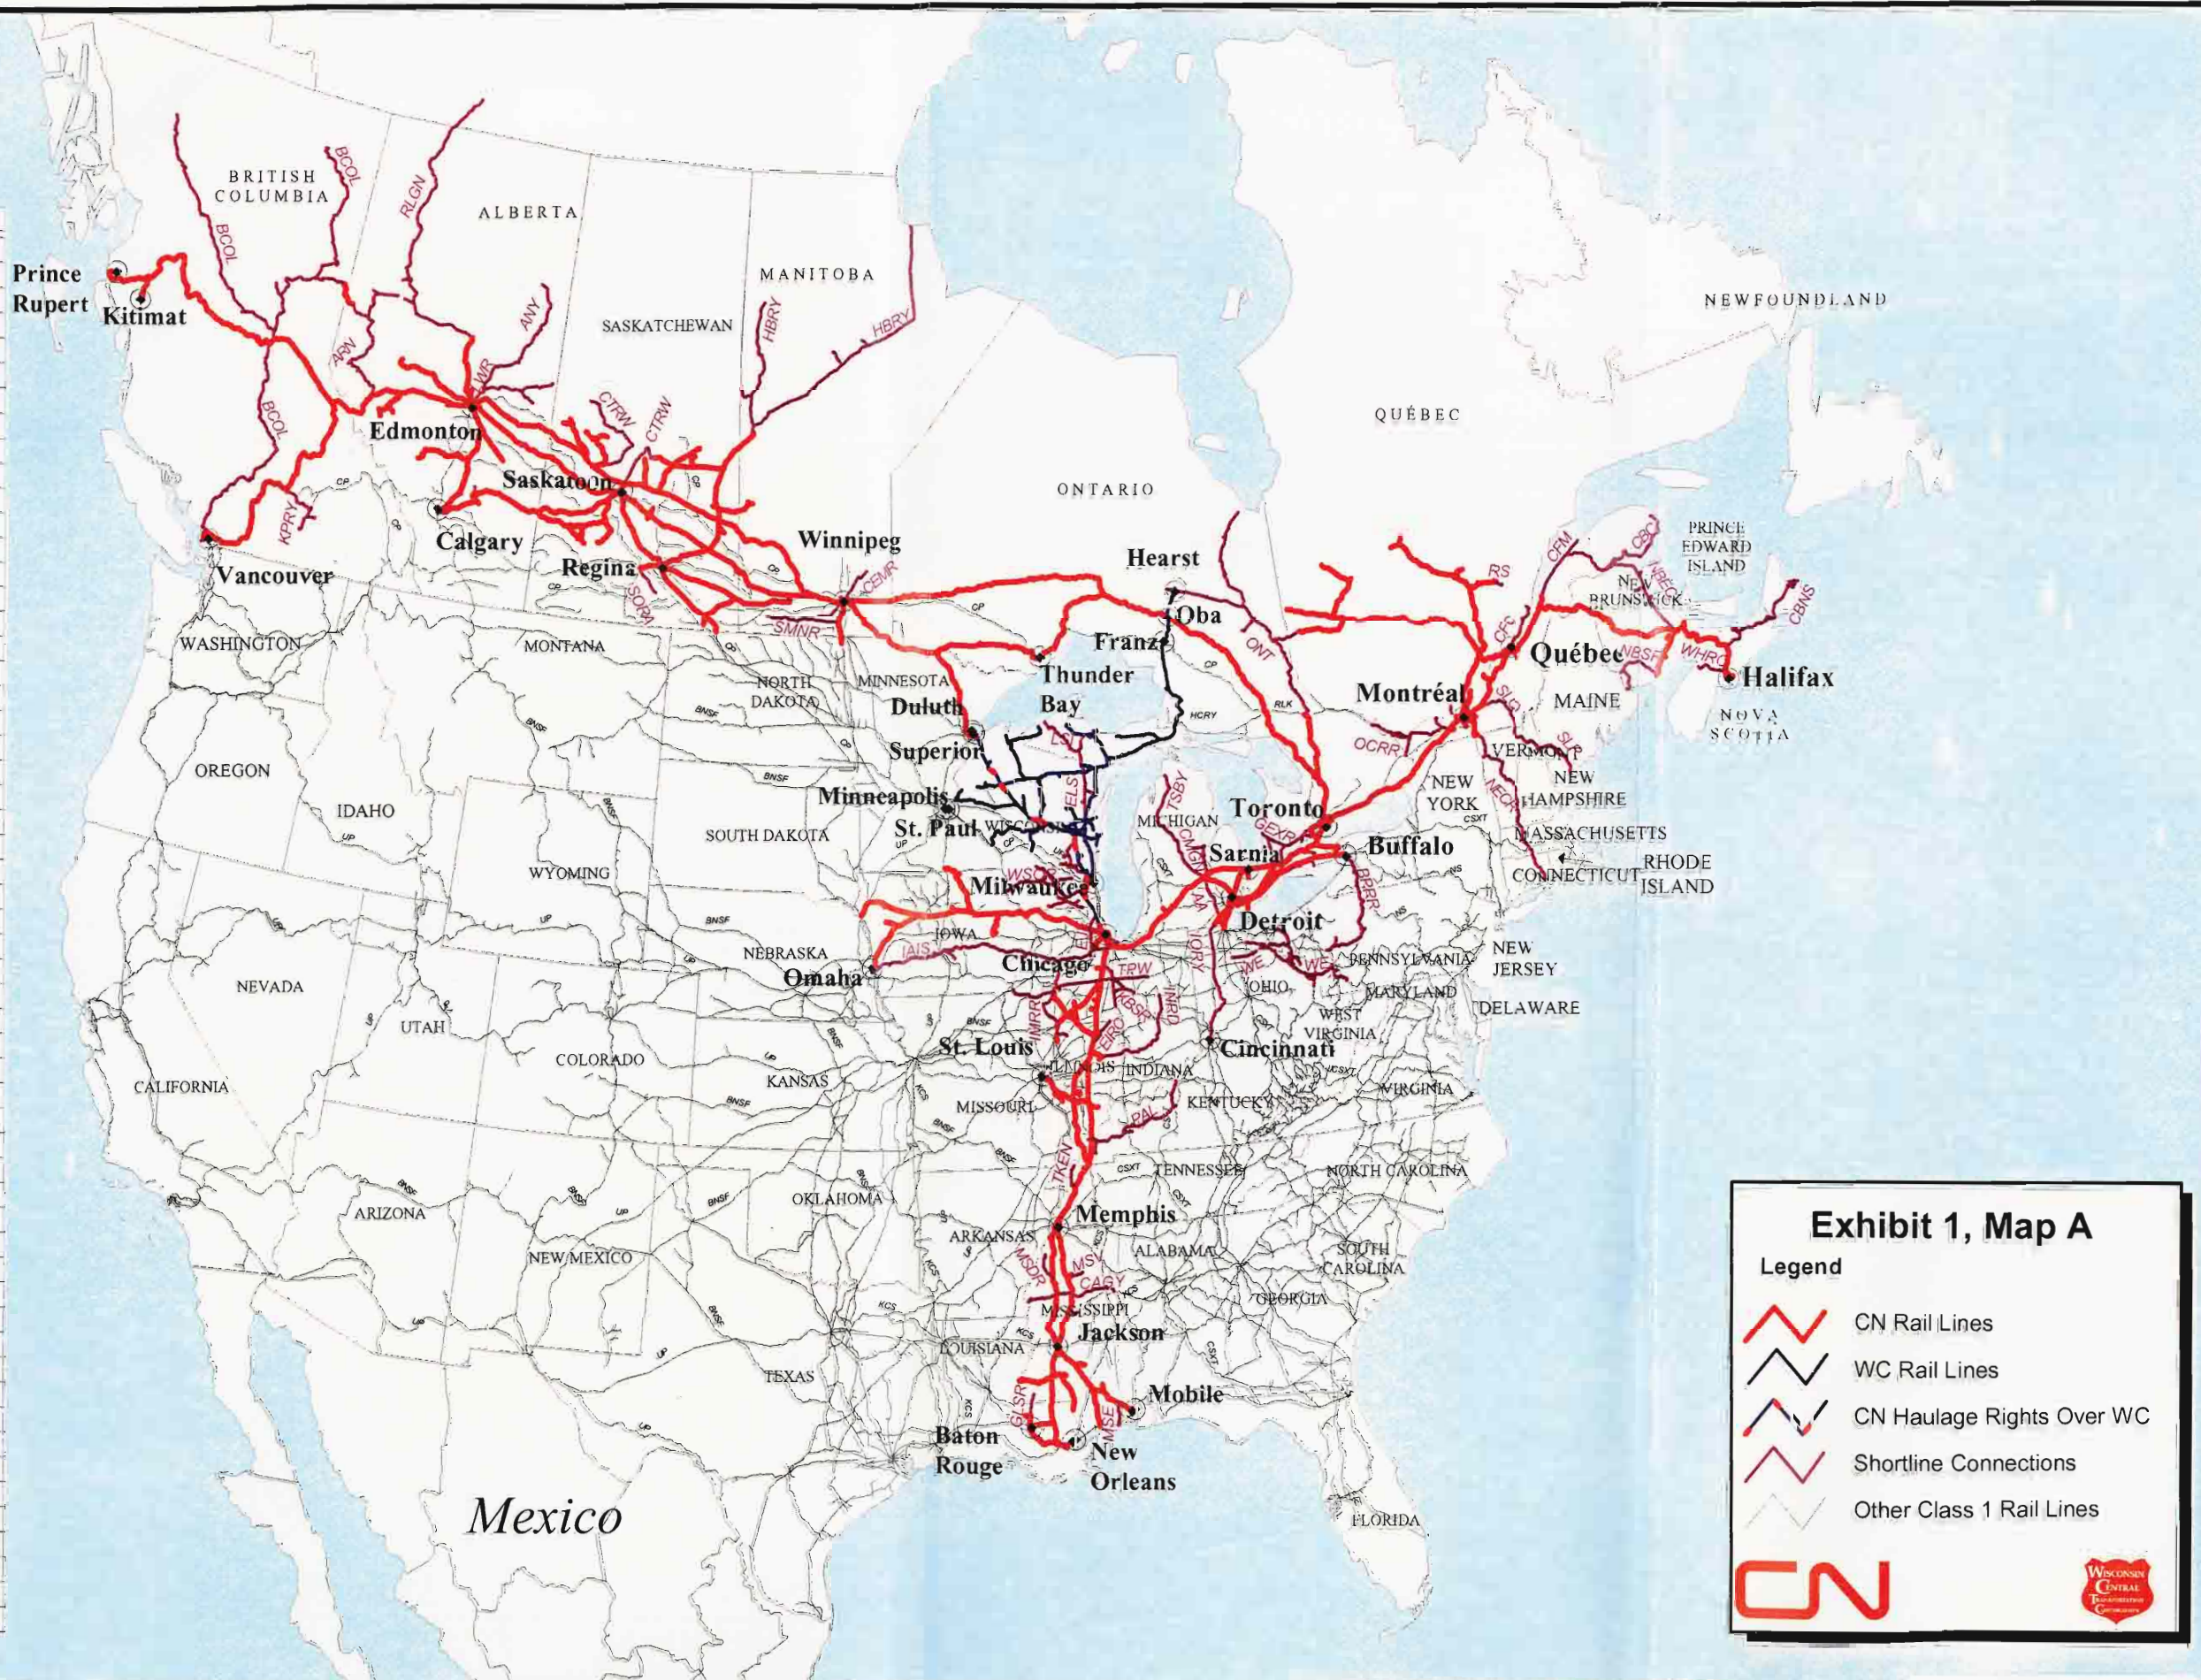

RAIL LINE MAPS 2001

**Canadian National Railway Company And
Wisconsin Central Transportation Corporation Affiliate Lines
As Set Forth In The Application
Submitted in STB Finance Docket 34000**

Source: STB Finance Docket 34000, Document CN/WC-2,
Volume 1 of 2, pages 42A and 42B

Exhibit 1, Map A

Legend

-  CN Rail Lines
-  WC Rail Lines
-  CN Haulage Rights Over WC
-  Shortline Connections
-  Other Class 1 Rail Lines

Exhibit 1, Map B

Legend

-  CN Rail Lines
-  WC Rail Lines
-  CN Haulage Rights Over WC
-  WC Trackage Rights on Others
-  Shortline Connections
-  Other Trackage Rights on WC
-  Other Class 1 Rail Lines