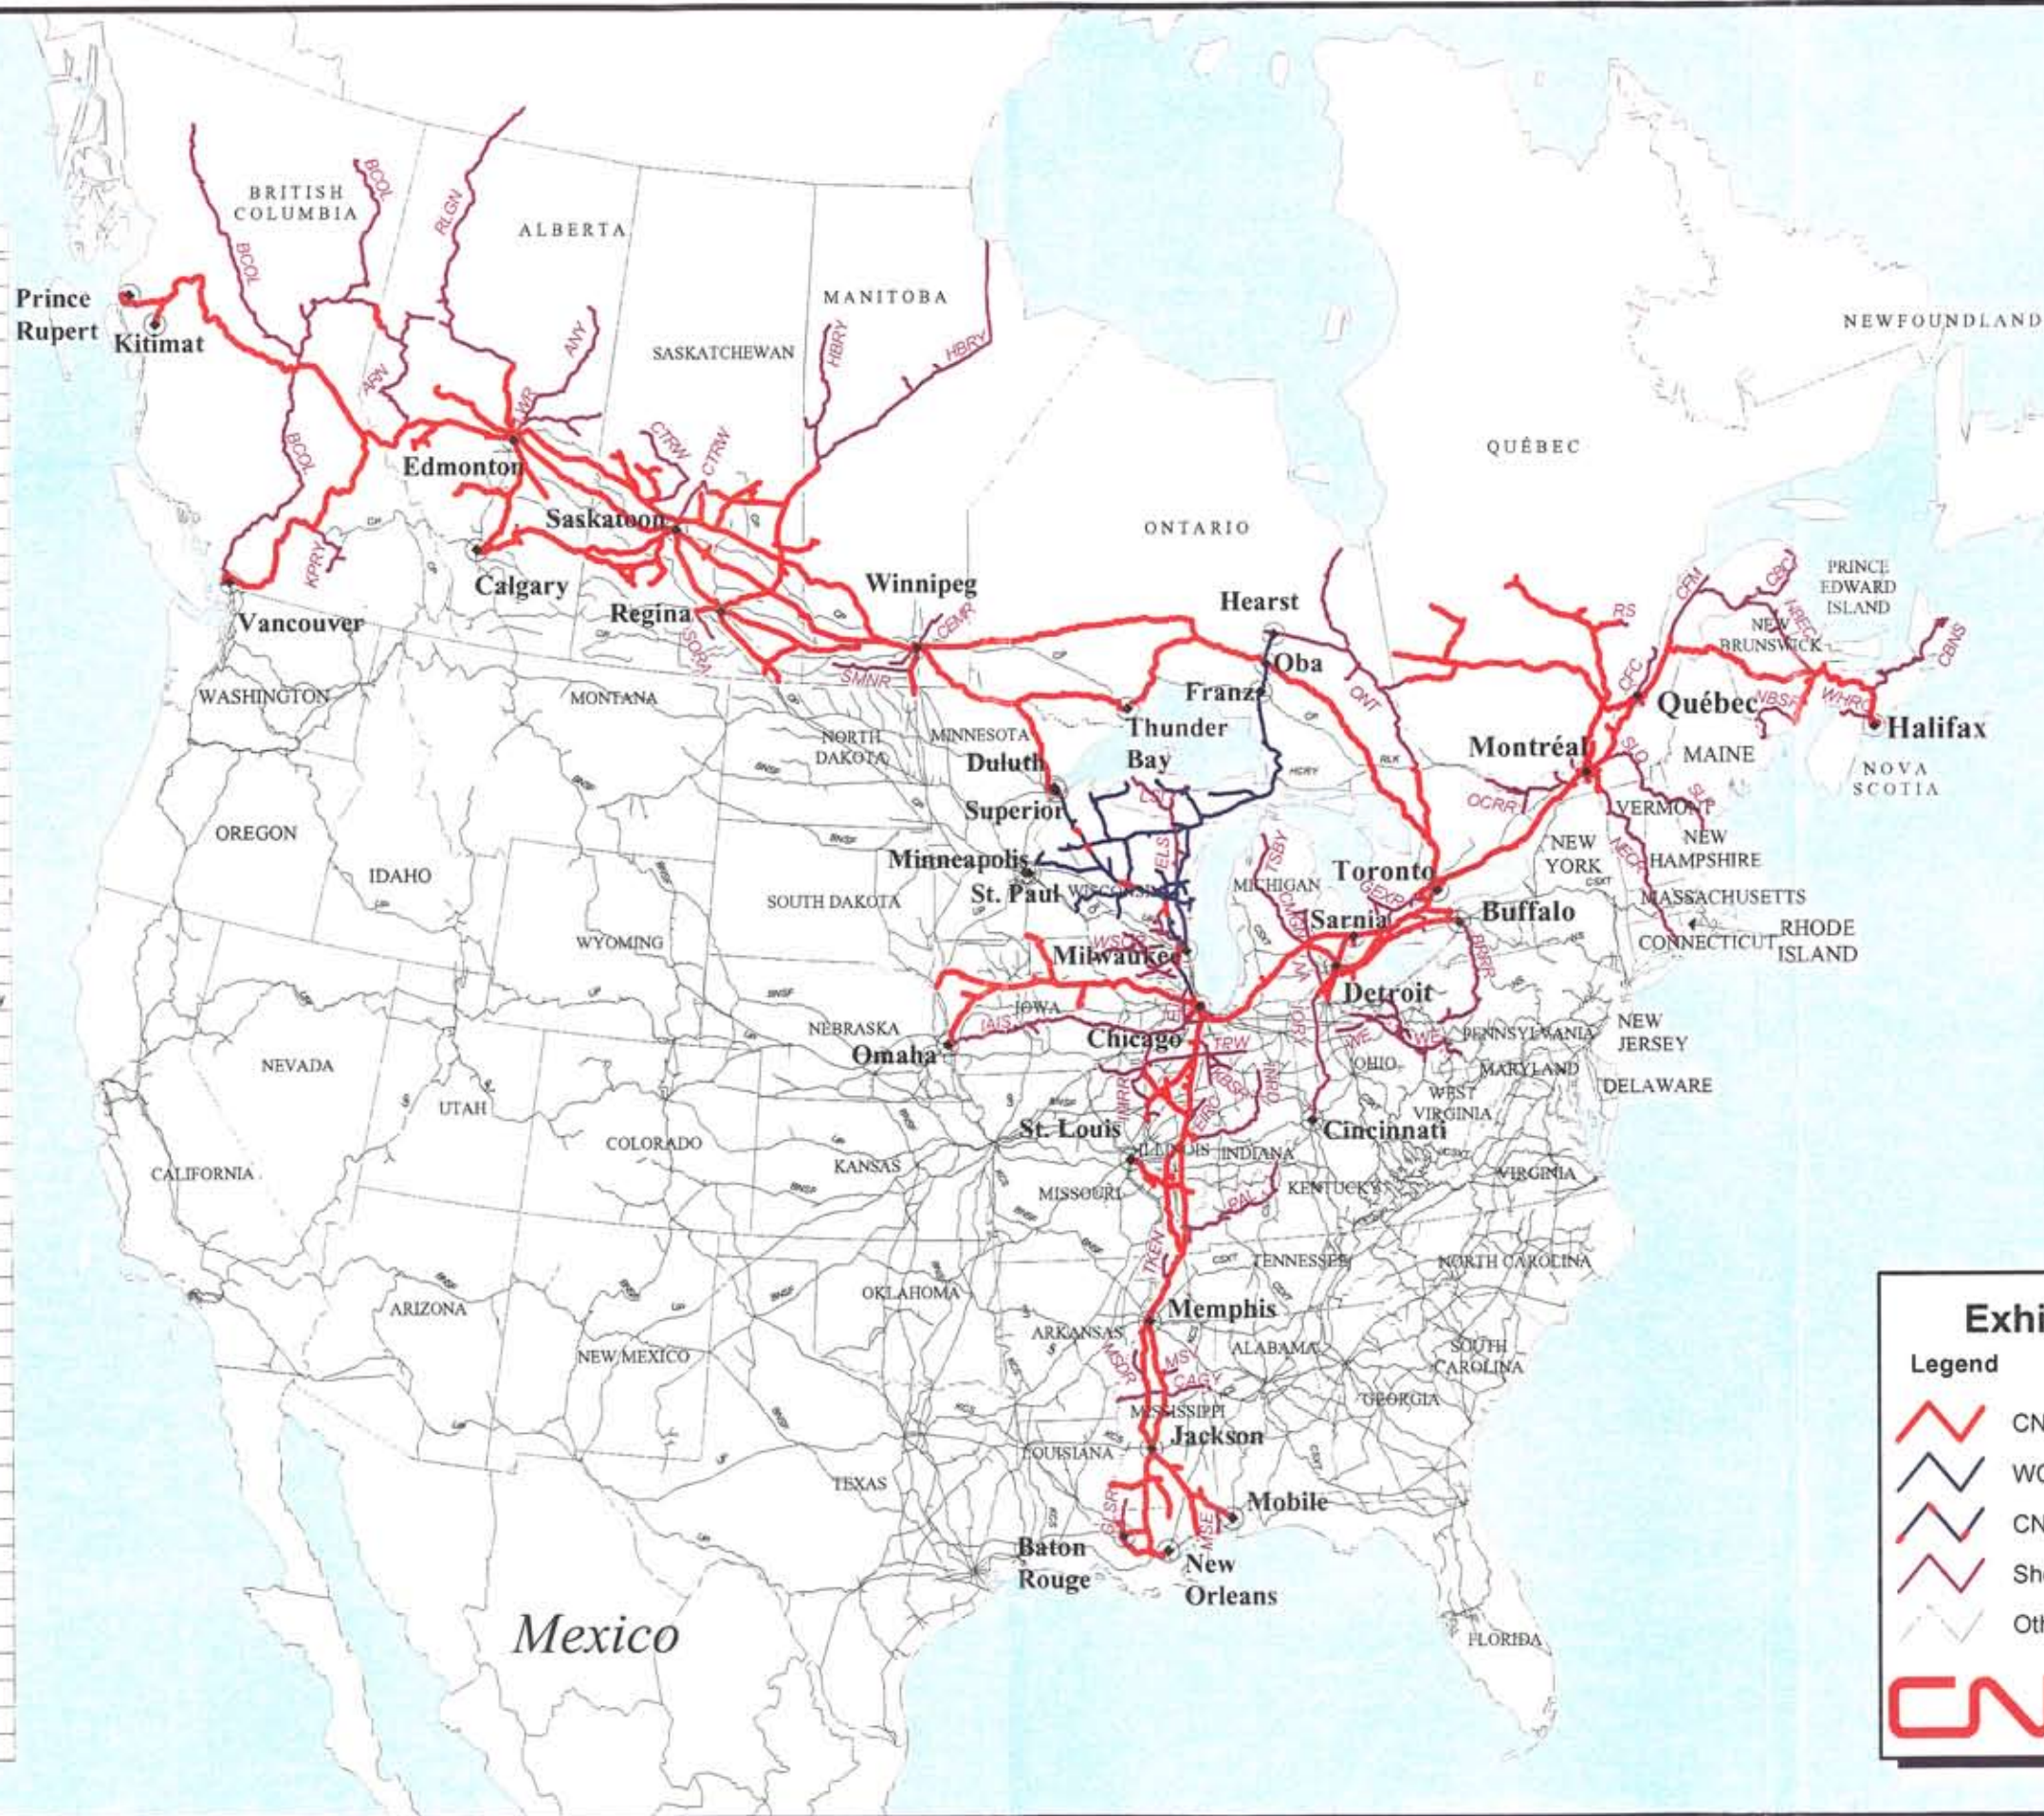

**RAIL LINE MAPS 2001**

**Canadian National Railway Company And  
Wisconsin Central Transportation Corporation Affiliate Lines  
As Set Forth In The Application  
Submitted in STB Finance Docket 34000**

**Exhibit 1, Map A**

**Legend**

-  CN Rail Lines
-  WC Rail Lines
-  CN Haulage Rights Over WC
-  Shortline Connections
-  Other Class 1 Rail Lines

# Exhibit 1, Map B

## Legend

-  CN Rail Lines
-  WC Rail Lines
-  CN Haulage Rights Over WC
-  WC Trackage Rights on Others
-  Shortline Connections
-  Other Trackage Rights on WC
-  Other Class 1 Rail Lines